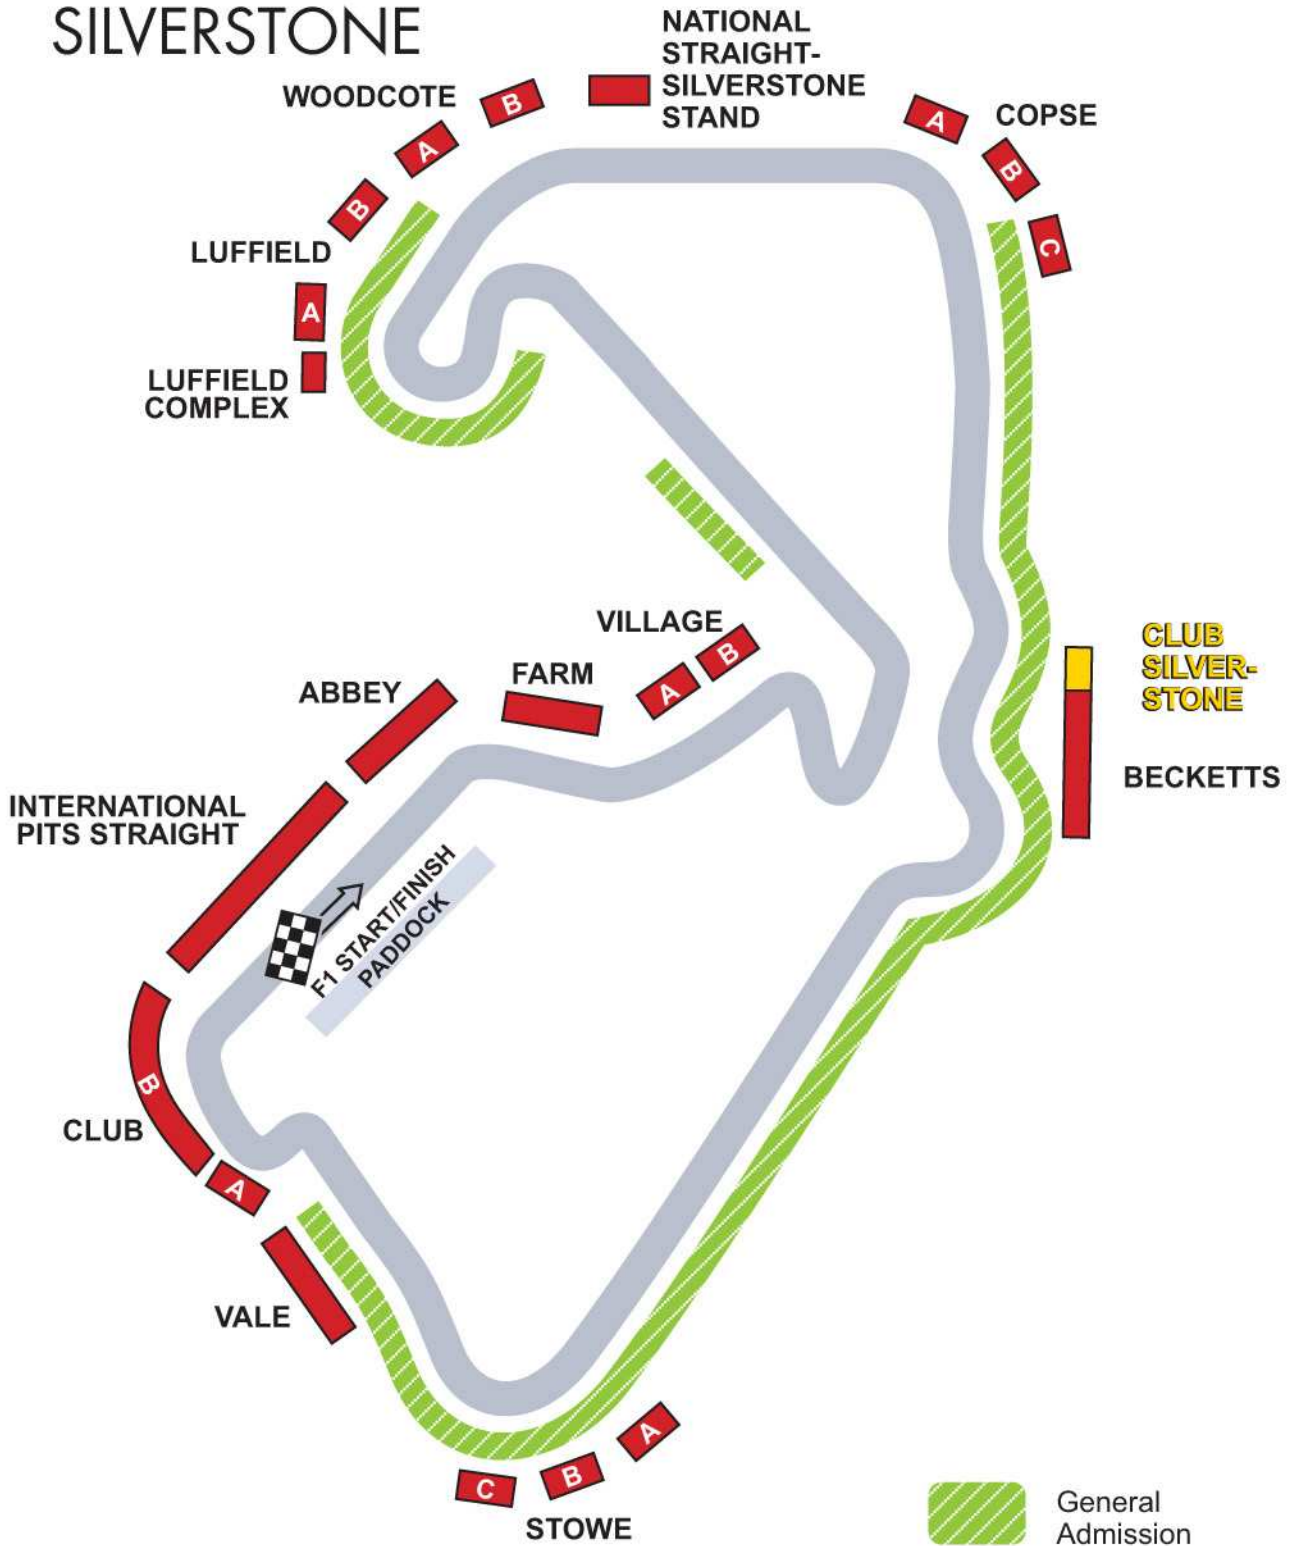

© Grand Prix Tickets G.m.b.H., 2012